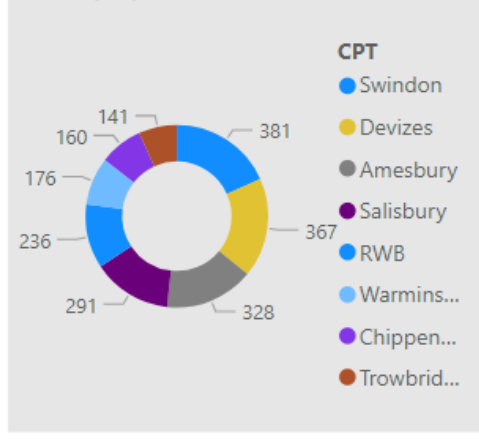

1,114.00
No. Fine & Points

101.00
No. Court

742
No. of Locations

Location	Year	Month	Speed awareness course	Fine & Points	Court	CPT	Area Board
Swindon - Thamesdown Drive	2023	December	251.00	54.00	0.00	Swindon	Swindon
Shaw and Whitley - A365 Folly Lane	2023	November	129.00	15.00	0.00	Trowbridge	Melksham
Swindon - Thamesdown Drive	2024	January	103.00	16.00	0.00	Swindon	Swindon
Wilton - The Avenue	2023	August	102.00	31.00	4.00	Salisbury	South West Wi
Harnham - Lime Kiln Way	2023	November	97.00	11.00	0.00	Salisbury	Salisbury
Wilton - The Avenue	2023	November	84.00	33.00	8.00	Salisbury	Southern Wilts
Cricklade - Spital Lane	2023	April	80.00	10.00	0.00	RWB	RWB
Tilshead - Candown Road	2023	August	78.00	10.00	1.00	Amesbury	Stonehenge
Coombe Bissett - Deegan House	2023	November	72.00	10.00	0.00	Salisbury	Southern Wilts
Swindon - Thamesdown Drive	2024	February	72.00	10.00	0.00	Swindon	Swindon
Coombe Bissett - Deegan House	2023	July	71.00	9.00	0.00	Salisbury	Southern Wilts
Harnham - Lime Kiln Way	2023	October	71.00	7.00	0.00	Salisbury	Salisbury
Coombe Bissett - Deegan House	2023	August	69.00	9.00	0.00	Salisbury	Southern Wilts
Ogbourne St Andrew	2023	December	69.00	9.00	0.00	Swindon	Swindon
Coombe Bissett - Deegan House	2023	June	64.00	8.00	0.00	Salisbury	Southern Wilts
Total			8,433.0	1,114.0	101.0		
			0	0	0		

Activity by Area Board

Activity by CPT

Outcomes

• CSEO – RWB & Cricklade Area - 1 January 2023 to 04 March 2024

CSEO Activity Dashboard

Outcomes are dependent on previous convictions and history

367.00
No. Speed awareness co...