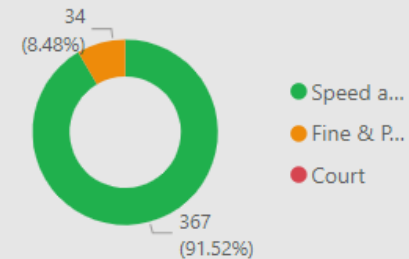

• CSEO – RWB & Cricklade Area - 1 January 2023 to 04 March 2024

CSEO Activity Dashboard

Outcomes are dependent on previous convictions and history

367.00
No. Speed awareness co...

34.00
No. Fine & Points

0.00
No. Court

59
No. of Locations

Location	Year	Month	Speed awareness course	Fine & Points	Court	CPT	Area Board
Cricklade - Spital Lane	2023	April	80.00	10.00	0.00	RWB	RWB
Cricklade - Spital Lane (C)	2023	November	39.00	4.00	0.00	RWB	RWB
Cricklade - Spital Lane	2023	November	33.00	4.00	0.00	RWB	RWB
Cricklade - Spital Lane	2023	March	32.00	2.00	0.00	RWB	RWB
Cricklade - Spital Lane	2023	May	20.00	3.00	0.00	RWB	RWB
Cricklade - Spital Lane	2024	March	14.00	0.00	0.00	RWB	RWB
Cricklade - Town Council - High Street (C)	2023	September	12.00	0.00	0.00	RWB	RWB
Latton - C19 THE STREET	2024	January	9.00	0.00	0.00	RWB	RWB
Cricklade - Calcutt Street	2023	March	8.00	0.00	0.00	RWB	RWB
Broad Town - Access layby near school visa.roofs.rufuse	2023	November	7.00	1.00	0.00	RWB	RWB
Cricklade	2023	December	7.00	1.00	0.00	RWB	RWB
Cricklade - Saxon Close - B4040 close proximity WITH SAXON CLOSE	2023	December	6.00	0.00	0.00	RWB	RWB
Cricklade - Waylands	2023	April	6.00	0.00	0.00	RWB	RWB
Cricklade - Calcutt Street	2023	September	5.00	3.00	0.00	RWB	RWB
Cricklade - Saxon Close - B4040 close proximity WITH SAXON CLOSE	2024	February	5.00	0.00	0.00	RWB	RWB
Total			367.00	34.00	0.00		

Activity by Area Board

Activity by CPT

Outcomes