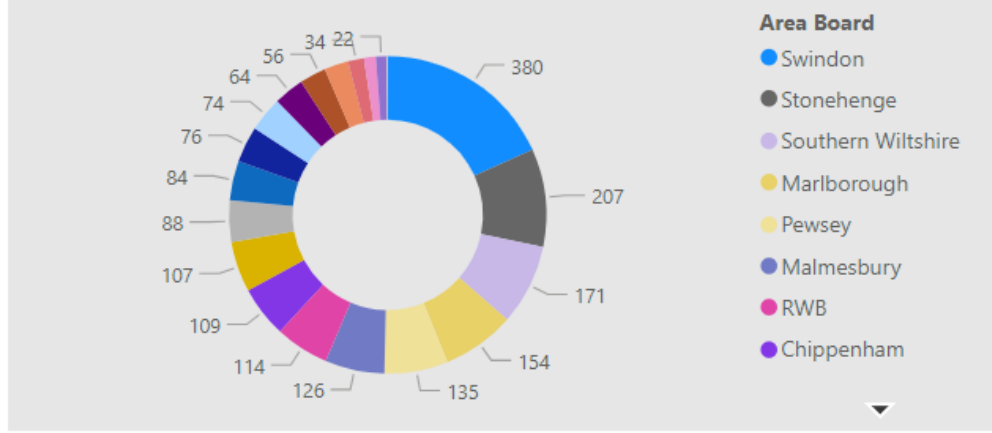

1,114.00
No. Fine & Points

101.00
No. Court

742
No. of Locations

Location	Year	Month	Speed awareness course	Fine & Points	Court	CPT	Area Board
Swindon - Thamesdown Drive	2023	December	251.00	54.00	0.00	Swindon	Swindon
Shaw and Whitley - A365 Folly Lane	2023	November	129.00	15.00	0.00	Trowbridge	Melksham
Swindon - Thamesdown Drive	2024	January	103.00	16.00	0.00	Swindon	Swindon
Wilton - The Avenue	2023	August	102.00	31.00	4.00	Salisbury	South West Wi
Harnham - Lime Kiln Way	2023	November	97.00	11.00	0.00	Salisbury	Salisbury
Wilton - The Avenue	2023	November	84.00	33.00	8.00	Salisbury	Southern Wilts
Cricklade - Spital Lane	2023	April	80.00	10.00	0.00	RWB	RWB
Tilshead - Candown Road	2023	August	78.00	10.00	1.00	Amesbury	Stonehenge
Coombe Bissett - Deegan House	2023	November	72.00	10.00	0.00	Salisbury	Southern Wilts
Swindon - Thamesdown Drive	2024	February	72.00	10.00	0.00	Swindon	Swindon
Coombe Bissett - Deegan House	2023	July	71.00	9.00	0.00	Salisbury	Southern Wilts
Harnham - Lime Kiln Way	2023	October	71.00	7.00	0.00	Salisbury	Salisbury
Coombe Bissett - Deegan House	2023	August	69.00	9.00	0.00	Salisbury	Southern Wilts
Ogbourne St Andrew	2023	December	69.00	9.00	0.00	Swindon	Swindon
Coombe Bissett - Deegan House	2023	June	64.00	8.00	0.00	Salisbury	Southern Wilts
Total			8,433.0	1,114.0	101.0		
			0	0	0		

Activity by Area Board

Activity by CPT

Outcomes

• CSEO – RWB & Cricklade Area - 1 January 2023 to 04 March 2024

CSEO Activity Dashboard

Outcomes are dependent on previous convictions and history

367.00
No. Speed awareness co...