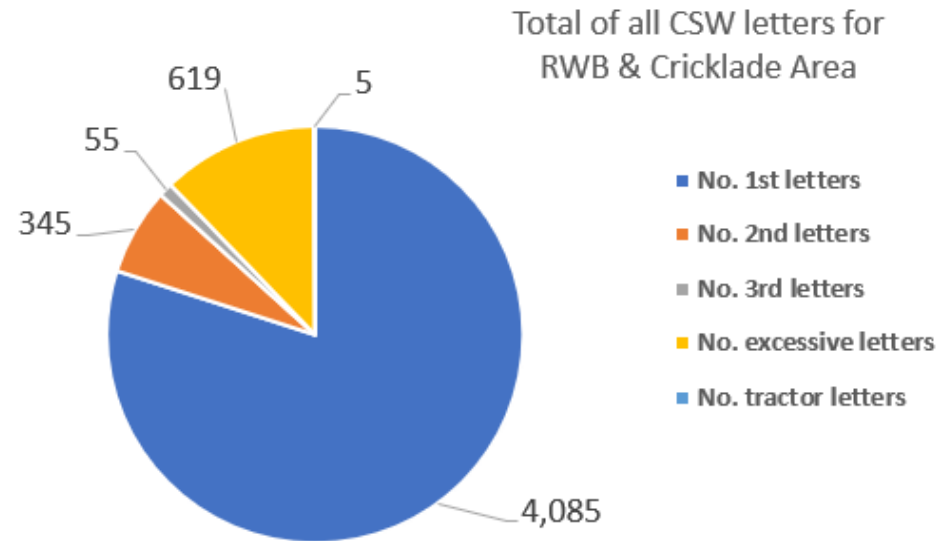

• Community Road Safety Team; what we do

• CSW – RWB & Cricklade area - Data since July 2020 to 28 February 2024

Team	No. 1st letters	No. 2nd letters	No. 3rd letters	No. excessive letters	No. tractor letters	Total letters	No. of watches	Average speeders %
Cricklade	2743	266	47	537	1	3594	196	10.8%
Lyneham	1280	73	6	79	4	1442	121	2.0%
Purton	62	6	2	3	0	73	7	1.5%
Grand Total	4085	345	55	619	5	5109	324	4.8%