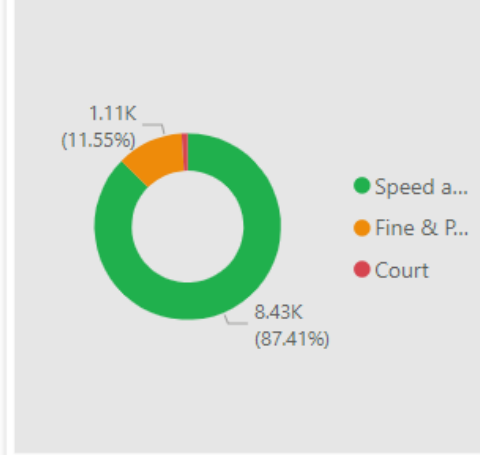

We attend the scene of a fatal RTC to gather and record evidence by assessing and identifying relevant objects, marks and positions using techniques such as Laser Scanning, Vehicle Telematics downloads, Forensic Photography, Tachograph Analysis, CCTV/Dash Cam analysis, measurement of the coefficient of sliding friction of the road surface using accelerometers, Forensic Vehicle Examination and crush damage analysis. Detailed analysis takes place and a detailed Forensic Collision Reconstruction report and 3D model is prepared for any judicial or coronial proceedings.

Activity by Area Board

Activity by CPT

Outcomes

• CSEO – RWB & Cricklade Area - 1 January 2023 to 04 March 2024

CSEO Activity Dashboard

Outcomes are dependent on previous convictions and history

367.00
No. Speed awareness co...