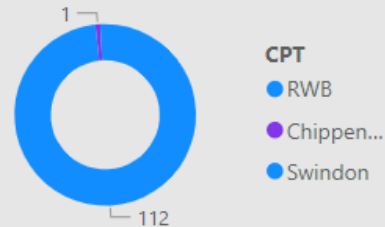

Activity by CPT