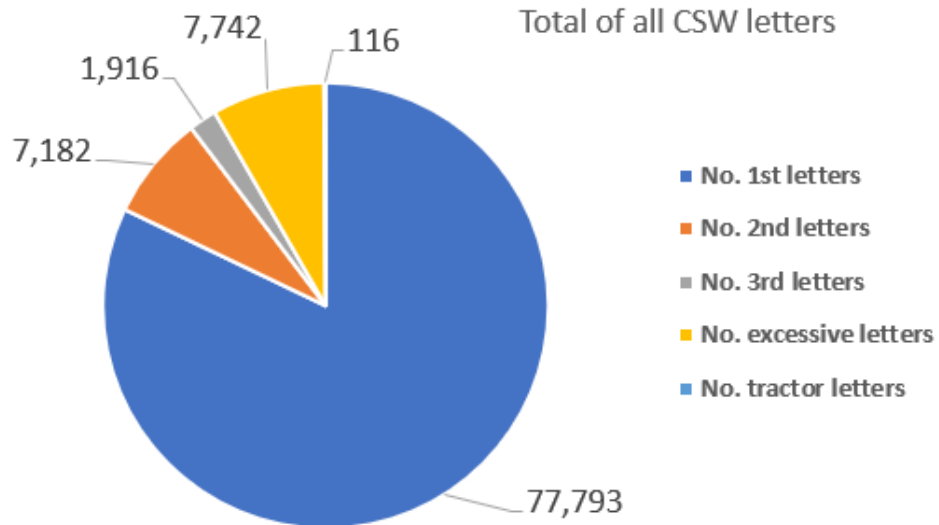

• Community Road Safety Team; what we do

• CSW – RWB & Cricklade area - Data since July 2020 to 28 February 2024

Team	No. 1st letters	No. 2nd letters	No. 3rd letters	No. excessive letters	No. tractor letters	Total letters	No. of watches	Average speeders %
Cricklade	2743	266	47	537	1	3594	196	10.8%
Lyneham	1280	73	6	79	4	1442	121	2.0%
Purton	62	6	2	3	0	73	7	1.5%
Grand Total	4085	345	55	619	5	5109	324	4.8%