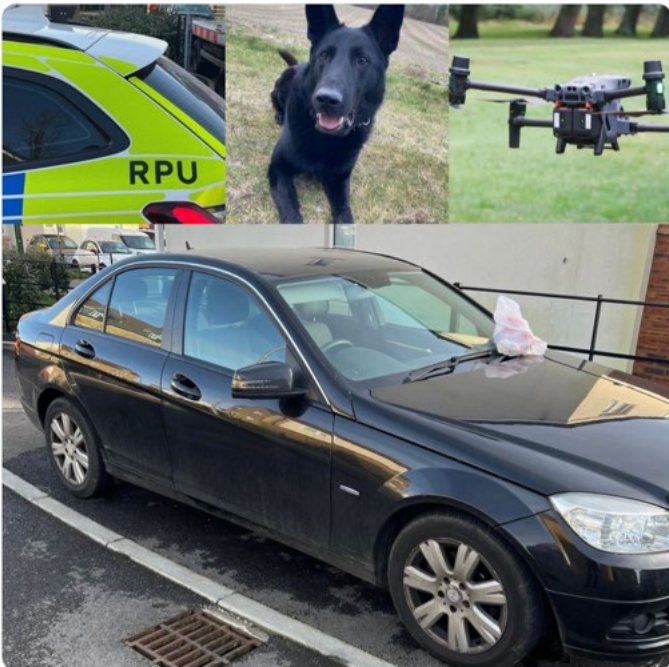

• Wider work recently

Our Roads Policing Unit (RPU) in the last quarter, covering October to December issued over **2071 tickets** to motorists, for numerous road related offences.

Wilts Specialist Ops @WiltsSpecOps · 3d
#RPU sighted this cloned vehicle in Swindon which immediately made off but was located a short distance away abandoned. With the help of #ARG drone unit and @wiltspolicedogs, 3 suspects were located and arrested for offences, including the theft of motor vehicle. #RPU #TEAMWORK

4 8 171 3.1K

Wilts Specialist Ops @WiltsSpecOps · 1d
Another day, another drink driver. This one was found asleep in his car by #RPU. He was almost double the limit. #arrested for being drunk on charge of a vehicle. #fatal5 #MorningAfterTheNightBefore #NoExcuse

14 11 235 16K

Wilts Specialist Ops @WiltsSpecOps · 2h
#RPU stopped a moped today where checks revealed the rider had no licence or insurance... The moped's owner then turned up in a car to discuss matters with the Police. Checks then revealed no driving licence for the car driver and 2 tyres with cords exposed. #RecoveryFor2Please

We attend the scene of a fatal RTC to gather and record evidence by assessing and identifying relevant objects, marks and positions using techniques such as Laser Scanning, Vehicle Telematics downloads, Forensic Photography, Tachograph Analysis, CCTV/Dash Cam analysis, measurement of the coefficient of sliding friction of the road surface using accelerometers, Forensic Vehicle Examination and crush damage analysis. Detailed analysis takes place and a detailed Forensic Collision Reconstruction report and 3D model is prepared for any judicial or coronial proceedings.